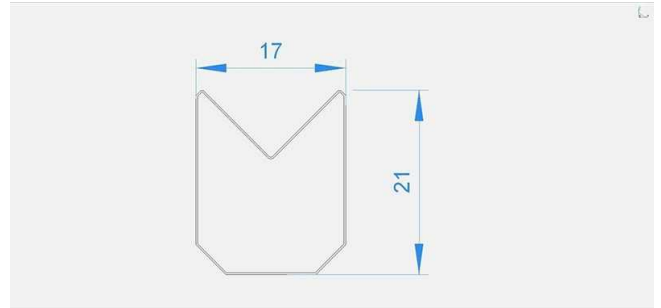

Befestigungsmöglichkeiten

Artikel Nr.: 980531

End Cap E-EV-03-10 Set 2 pcs suitable for

Characteristics

Material	plastic
Color	gray
Optic	

Dimensions & Weight

Length	21,0 mm
Width	17,0 mm
Height	
Diameter	
Product Weight	4 g