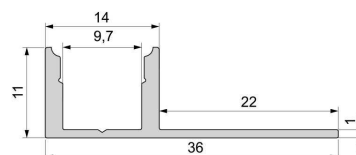

Artikel Nr.: 975333

tiles-profile EL-01-08 suitable for 8 - 9,3 mm LED Stripes

Characteristics

Material	aluminum
Color	matt silver
Optic	anodized

Dimensions & Weight

Length	2000,00
Width	36,00
Height	11,00
Diameter	0,00
Product Weight	g