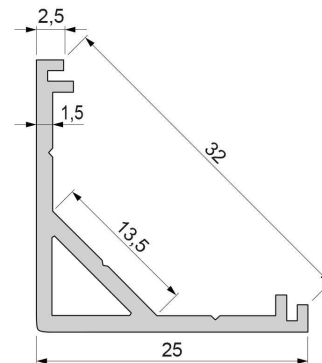

Artikel Nr.: 970435

corner profile AV-03-12 suitable for 12 - 13,3 mm LED Stripes

Characteristics

Material	aluminum
Color	matt silver
Optic	natural finish

Dimensions & Weight

Length	3000,00
Width	25,00
Height	25,00
Diameter	0,00
Product Weight	404 g