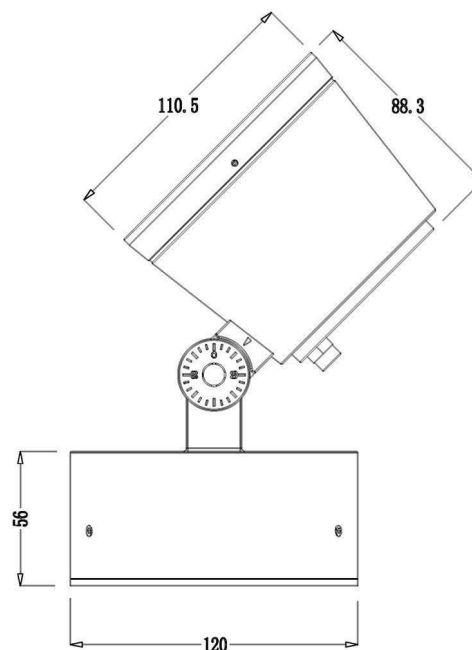

Ground- / Wall- / Ceiling lamp, Colt 15W COB, Black grey RAL 7021, 220-240V AC/50-60Hz, 15,00 W, warmwhite

Light Direction

Rotating and tilting range	swivel
Angle of inclination	180°
Radiation direction	
Reflector / lense	symmetrisch

Dimensions & Weight

Length	88,30
Width	0,00
Height	220,00
Diameter	110,50
Suspensions from ceiling	0,00
Product Weight	1158 g

Base dimensions

Length	0,00
Width	0,00
Height	56,00
Diameter	120,00

Article no.: 732109