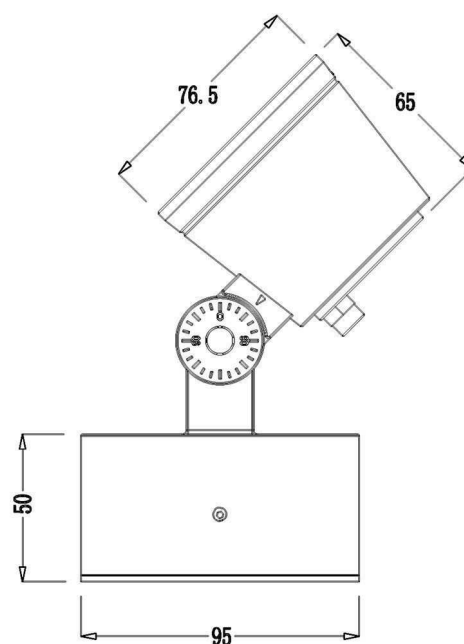

Ground- / Wall- / Ceiling lamp, Colt 8W COB, Black grey RAL 7021, 220-240V AC/50-60Hz, 8,00 W, warmwhite

Light Direction

Rotating and tilting range	swivel
Angle of inclination	180°
Radiation direction	
Reflector / lense	symmetrisch

Dimensions & Weight

Length	65,00
Width	0,00
Height	185,00
Diameter	76,50
Suspensions from ceiling	0,00
Product Weight	671 g

Base dimensions

Length	0,00
Width	0,00
Height	50,00
Diameter	95,00

Article no.: 732108