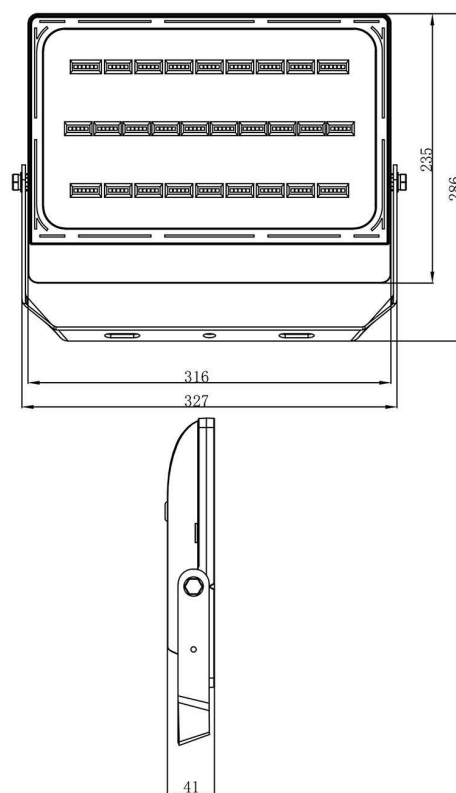

Article no.: 732107

Ground- / Wall- / Ceiling lamp, Brachium, black, 220-240V AC/50-60Hz, 100,00 W, neutral white

Light Direction

Rotating and tilting range	swivel
Angle of inclination	180 °
Radiation direction	
Reflector / lense	symmetrisch

Dimensions & Weight

Length	316,00 mm
Width	286,00 mm
Height	41,00 mm
Diameter	
Product Weight	2300 g

Absolute maximum ratings

The LED will get damaged and the lifetime will decrease when you overrun absolute maximum ratings.

Working temperature	-20°C - +40°C
Storage temperature	-10°C - +60°C
IP - Code	IP65/IP44