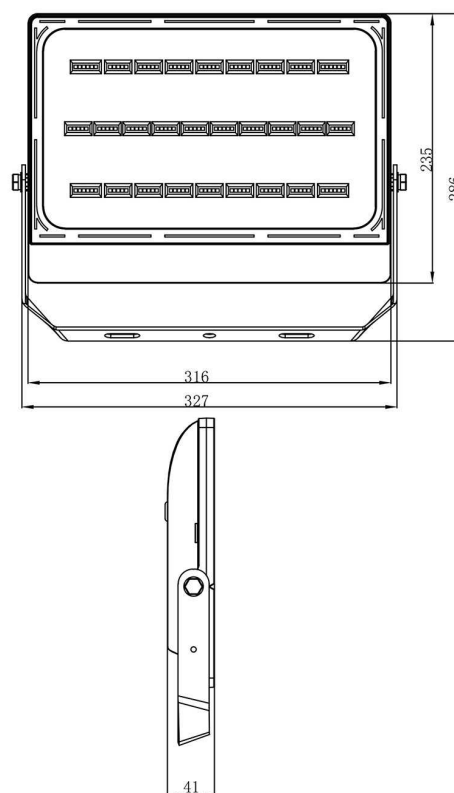

Article no.: 732064

Ground- / Wall- / Ceiling lamp, Brachium, black, 220-240V AC/50-60Hz, 80,00 W, warmwhite

Light Direction

Rotating and tilting range	swivel
Angle of inclination	180 °
Radiation direction	
Reflector / lense	symmetrisch

Dimensions & Weight

Length	316,00 mm
Width	286,00 mm
Height	41,00 mm
Diameter	
Product Weight	2300 g

Absolute maximum ratings

The LED will get damaged and the lifetime will decrease when you overrun absolute maximum ratings.

Working temperature	-20°C - +40°C
Storage temperature	-10°C - +60°C
IP - Code	IP65/IP44