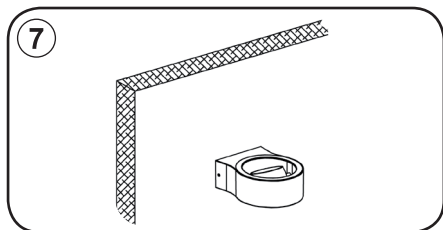

Storage in a dry and clean environment. Do not strain the product mechanically during storage.

Montageanleitung

DEKO-LIGHT
ELEKTRONIK VERTRIEBS GMBH

Artikel Nr.: 730405

Wandaufbauleuchte, Swive, 220-240V AC/50-60Hz, 8,00 W