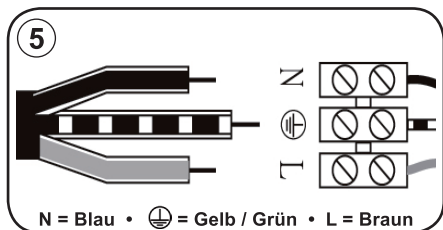

Storage in a dry and clean environment. Do not strain the product mechanically during storage.

Montageanleitung

DEKO-LIGHT
ELEKTRONIK VERTRIEBS GMBH

Artikel Nr.: 730405

Wandaufbauleuchte, Swive, 220-240V AC/50-60Hz, 8,00 W