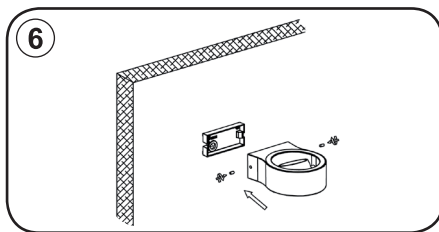

Mountinginstruction

DEKO-LIGHT
ELEKTRONIK VERTRIEBS GMBH

Article No.: 730405

Surface mounted wall lamp, Swive, 220-240V AC/50-60Hz, 8,00 W