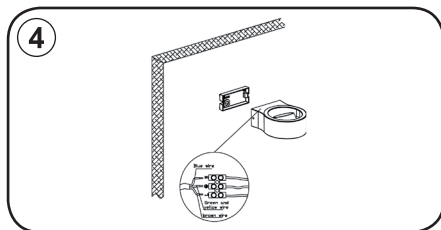

Storage in a dry and clean environment. Do not strain the product mechanically during storage.

Montageanleitung

DEKO-LIGHT
ELEKTRONIK VERTRIEBS GMBH

Artikel Nr.: 730405

Wandaufbauleuchte, Swive, 220-240V AC/50-60Hz, 8,00 W