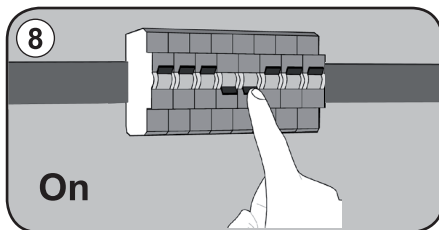

Mountinginstruction

DEKO-LIGHT
ELEKTRONIK VERTRIEBS GMBH

Article No.: 730405

Surface mounted wall lamp, Swive, 220-240V AC/50-60Hz, 8,00 W