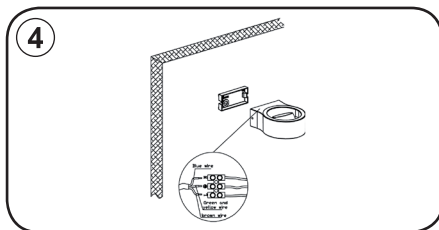

Mountinginstruction

DEKO-LIGHT
ELEKTRONIK VERTRIEBS GMBH

Article No.: 730405

Surface mounted wall lamp, Swive, 220-240V AC/50-60Hz, 8,00 W