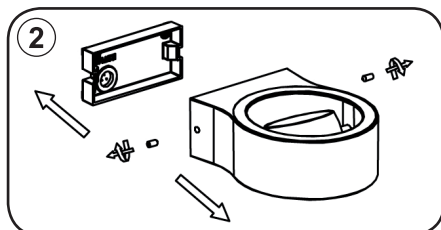

Storage in a dry and clean environment. Do not strain the product mechanically during storage.

Montageanleitung

DEKO-LIGHT
ELEKTRONIK VERTRIEBS GMBH

Artikel Nr.: 730405

Wandaufbauleuchte, Swive, 220-240V AC/50-60Hz, 8,00 W