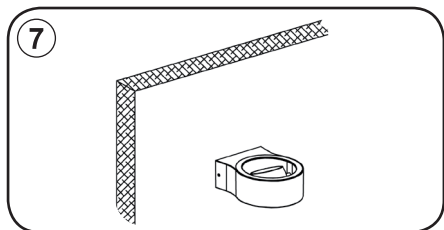

Mountinginstruction

DEKO-LIGHT
ELEKTRONIK VERTRIEBS GMBH

Article No.: 730405

Surface mounted wall lamp, Swive, 220-240V AC/50-60Hz, 8,00 W