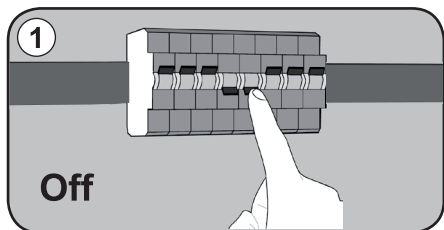

Mountinginstruction

DEKO-LIGHT
ELEKTRONIK VERTRIEBS GMBH

Article No.: 730405

Surface mounted wall lamp, Swive, 220-240V AC/50-60Hz, 8,00 W