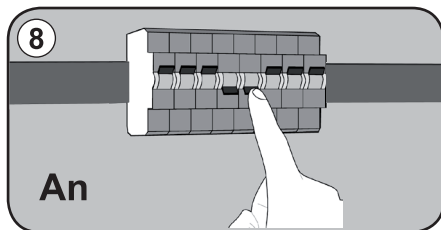

Storage in a dry and clean environment. Do not strain the product mechanically during storage.

Montageanleitung

DEKO-LIGHT
ELEKTRONIK VERTRIEBS GMBH

Artikel Nr.: 730405

Wandaufbauleuchte, Swive, 220-240V AC/50-60Hz, 8,00 W