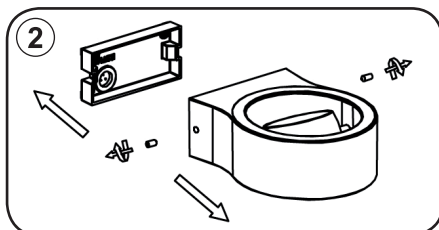

Mountinginstruction

DEKO-LIGHT
ELEKTRONIK VERTRIEBS GMBH

Article No.: 730405

Surface mounted wall lamp, Swive, 220-240V AC/50-60Hz, 8,00 W