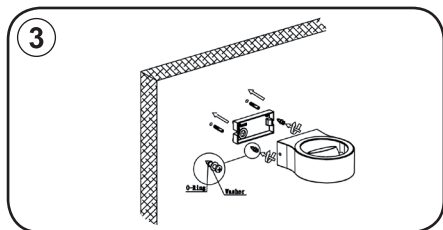

Storage in a dry and clean environment. Do not strain the product mechanically during storage.

Montageanleitung

DEKO-LIGHT
ELEKTRONIK VERTRIEBS GMBH

Artikel Nr.: 730405

Wandaufbauleuchte, Swive, 220-240V AC/50-60Hz, 8,00 W