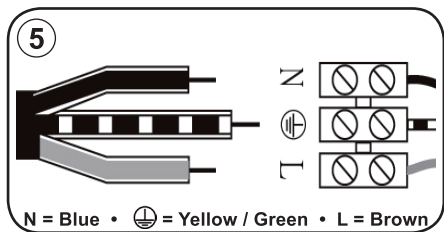

Mountinginstruction

DEKO-LIGHT
ELEKTRONIK VERTRIEBS GMBH

Article No.: 730405

Surface mounted wall lamp, Swive, 220-240V AC/50-60Hz, 8,00 W