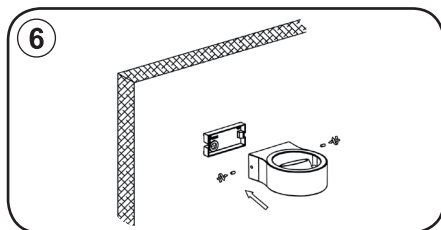

Storage in a dry and clean environment. Do not strain the product mechanically during storage.

Montageanleitung

DEKO-LIGHT
ELEKTRONIK VERTRIEBS GMBH

Artikel Nr.: 730405

Wandaufbauleuchte, Swive, 220-240V AC/50-60Hz, 8,00 W