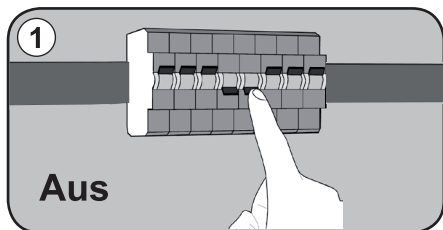

Storage in a dry and clean environment. Do not strain the product mechanically during storage.

Montageanleitung

DEKO-LIGHT
ELEKTRONIK VERTRIEBS GMBH

Artikel Nr.: 730405

Wandaufbauleuchte, Swive, 220-240V AC/50-60Hz, 8,00 W