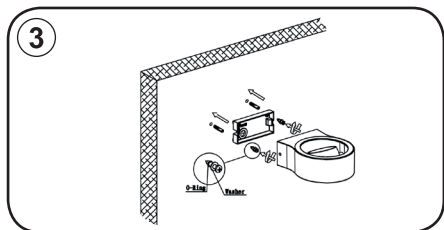

Mountinginstruction

DEKO-LIGHT
ELEKTRONIK VERTRIEBS GMBH

Article No.: 730405

Surface mounted wall lamp, Swive, 220-240V AC/50-60Hz, 8,00 W