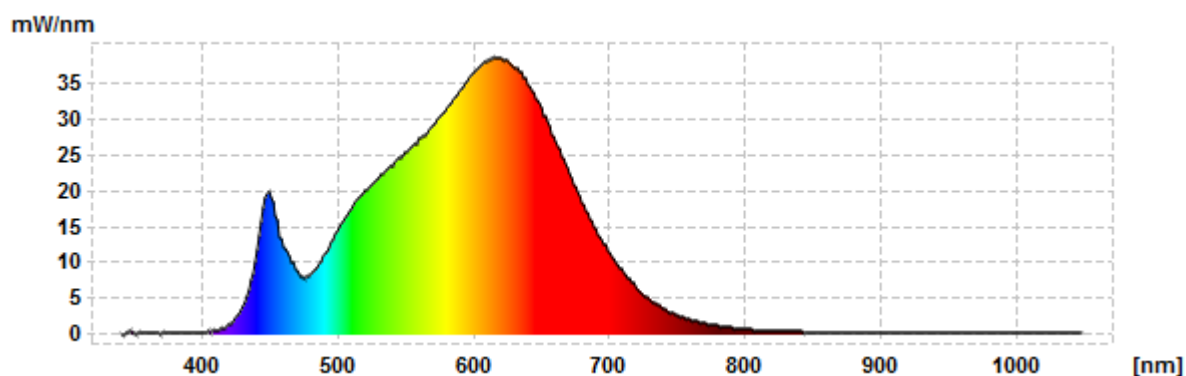

# Spectrum Test Report

<b>Client name:</b>	Deko-Light Elektronik Vertriebs GmbH	<b>Report time:</b>	2017-02-07
<b>Item No:</b>	565259	<b>Model name:</b>	built in ceiling lamp

## Results

### Spectrum

CIE 1931 2° observer		CIE 1964 10° observer		Color Parameters	
x	0.4374	x	0.4429	CCT [k]	2998
y	0.4048	y	0.4015	Chromaticity Error	0.002
u'	0.2506	u'	0.2556	Color Peak	616.05
v'	0.5217	v'	0.5213	Color Peak Value	38.65
				Color Dominant	582.8
				Radiometric	6.5753
Rendering Indices		Ra	91.3		
R1	91.2	R8	79.9		
R2	94.6	R9	53.4		
R3	96.7	R10	86.5	Electrical Parameters	
R4	91.8	R11	92.3	Luminous [lm]	1938.08
R5	90.8	R12	80.0	Luminous Efficacy [lm/W]	63.3358
R6	93.3	R13	92.0	Power [W]	30,6
R7	91.8	R14	97.5	Current [A]	0
				Voltage [V]	230