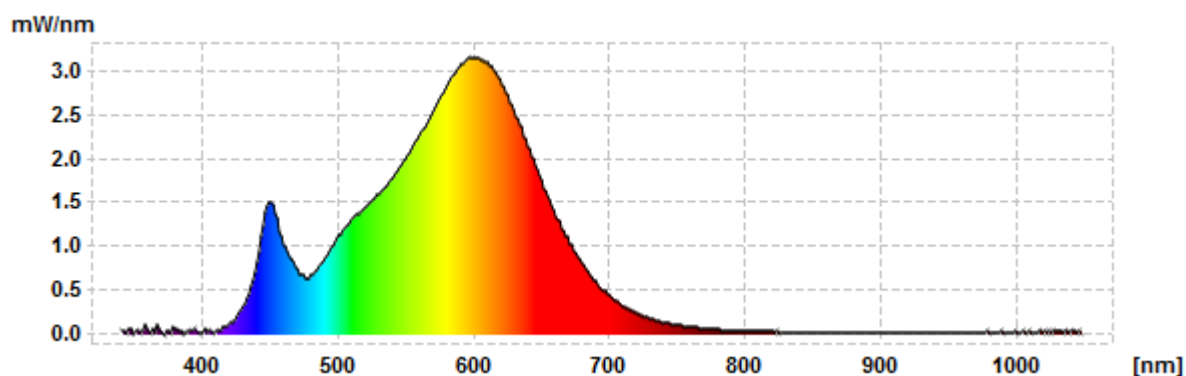

Spectrum Test Report

DEKO-LIGHT
ELEKTRONIK VERTRIEBS GMBH

| | | | |
|---------------------|--------------------------------------|---------------------|-----------------------|
| Client name: | Deko-Light Elektronik Vertriebs GmbH | Report time: | 2016-07-26 |
| Item No: | 565039 | Model name: | Build in ceiling lamp |

Results

Spectrum

| CIE 1931 2° observer | | CIE 1964 10° observer | | Color Parameters | |
|----------------------|--------|-----------------------|--------|--------------------------|---------|
| x | 0.4370 | x | 0.4441 | CCT [k] | 3034 |
| y | 0.4084 | y | 0.4039 | Chromaticity Error | 0.003 |
| u' | 0.2488 | u' | 0.2552 | Color Peak | 604.45 |
| v' | 0.5231 | v' | 0.5224 | Color Peak Value | 3.15 |
| | | | | Color Dominant | 582.1 |
| | | | | Radiometric | 0.4639 |
| Rendering Indices | | Ra | 81.2 | | |
| R1 | 78.9 | R8 | 56.4 | | |
| R2 | 89.8 | R9 | -0.0 | Electrical Parameters | |
| R3 | 96.5 | R10 | 77.0 | Luminous [lm] | 154.76 |
| R4 | 78.6 | R11 | 77.1 | Luminous Efficacy [lm/W] | 71.1769 |
| R5 | 79.1 | R12 | 69.8 | Power [W] | 2,17427 |
| R6 | 87.6 | R13 | 81.3 | Current [A] | 0.349 |
| R7 | 82.3 | R14 | 98.6 | Voltage [V] | 6.23 |