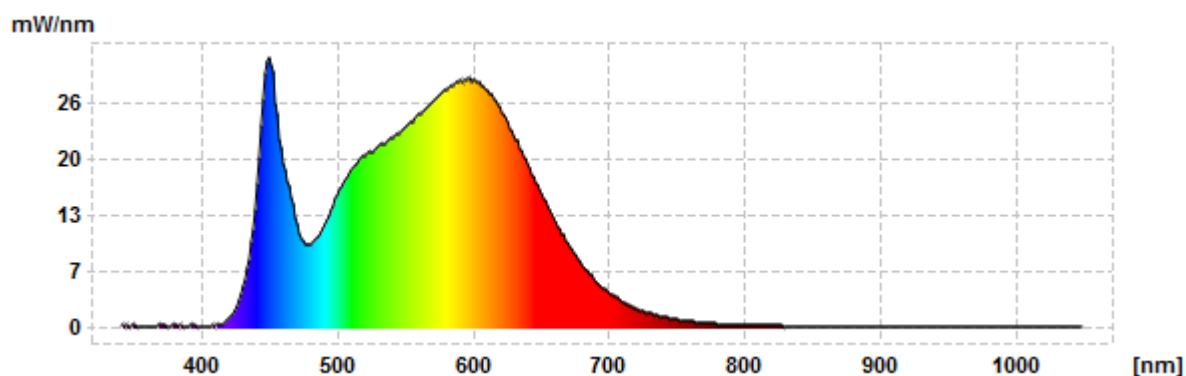

### Spectrum

CIE 1931 2° observer		CIE 1964 10° observer		Color Parameters	
x	0.3797	x	0.3856	CCT [k]	4034
y	0.3786	y	0.3760	Chromaticity Error	0.002
u'	0.2239	u'	0.2288	Color Peak	449.60
v'	0.5023	v'	0.5020	Color Peak Value	31.47
				Color Dominant	578.4
				Radiometric	5.1557
Rendering Indices		Ra	85.1		
R1	83.6	R8	67.6		
R2	90.8	R9	16.6	Electrical Parameters	
R3	96.1	R10	78.3	Luminous [lm]	1675.71
R4	84.3	R11	84.0	Luminous Efficacy [lm/W]	79.7959
R5	83.8	R12	65.8	Power [W]	21
R6	87.4	R13	85.5	Current [A]	0
R7	87.3	R14	98.1	Voltage [V]	230