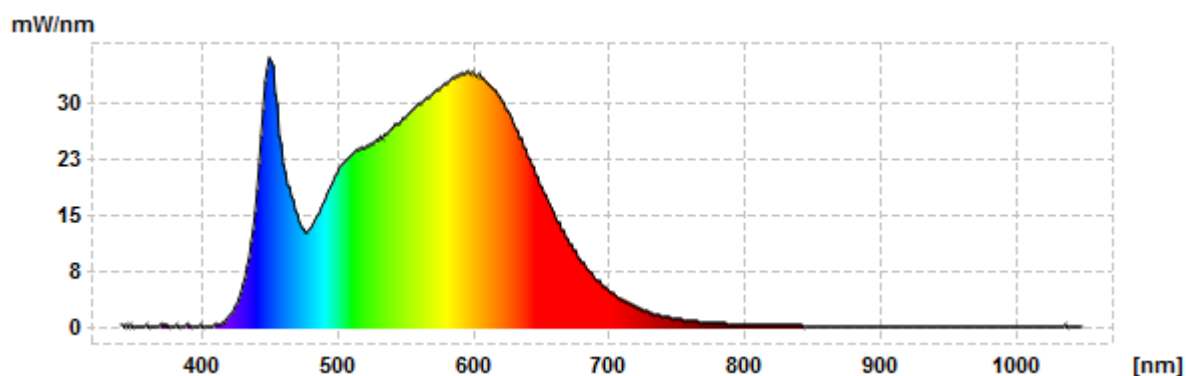

### Spectrum

CIE 1931 2° observer		CIE 1964 10° observer		Color Parameters	
x	0.3785	x	0.3844	CCT [k]	4087
y	0.3816	y	0.3800	Chromaticity Error	0.003
u'	0.2219	u'	0.2264	Color Peak	450.59
v'	0.5034	v'	0.5036	Color Peak Value	36.27
				Color Dominant	577.2
				Radiometric	6.2289
Rendering Indices		Ra	86.5		
R1	84.9	R8	69.3		
R2	92.1	R9	21.2	Electrical Parameters	
R3	97.2	R10	81.7	Luminous [lm]	2018.76
R4	85.4	R11	85.4	Luminous Efficacy [lm/W]	95.6760
R5	85.2	R12	68.9	Power [W]	21,1
R6	89.5	R13	86.8	Current [A]	0
R7	88.2	R14	98.8	Voltage [V]	230